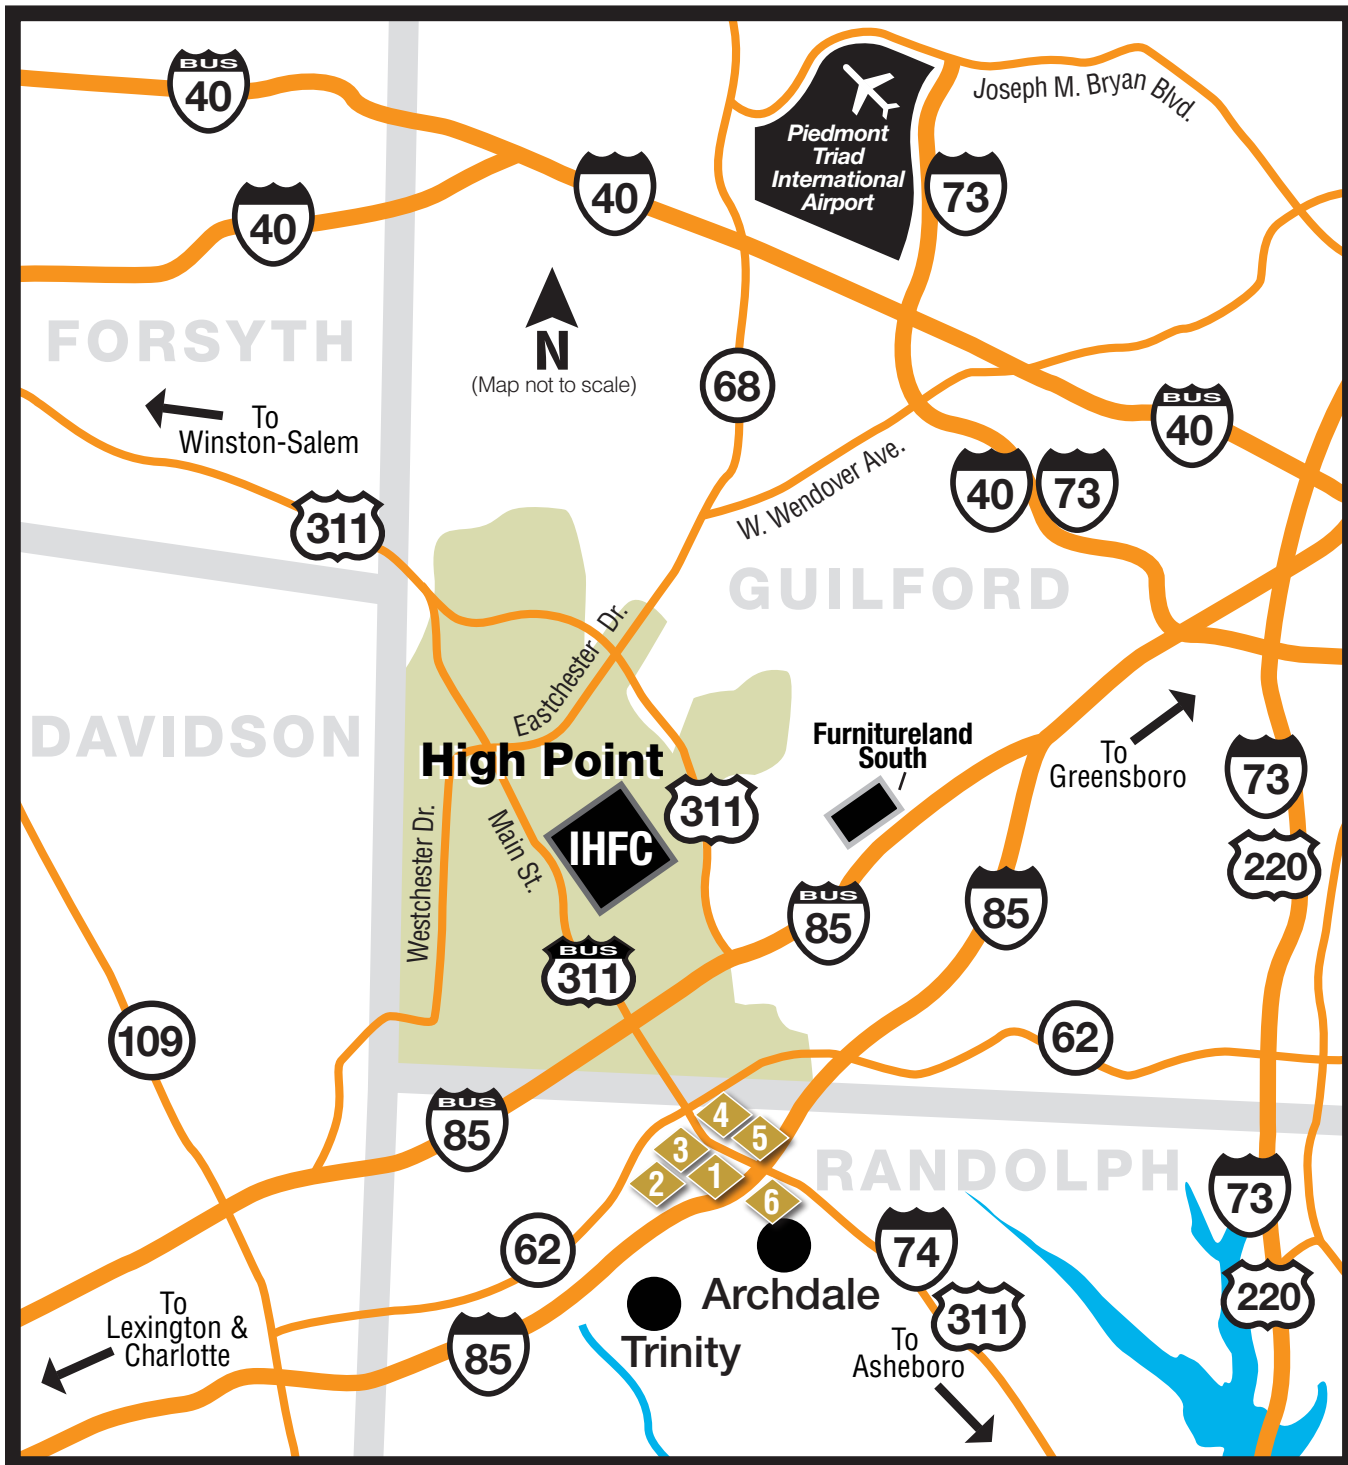

4 Miles to Market™

Archdale Hotels

- 1 Comfort Inn
- 2 Country Inn & Suites by Carlson
- 3 Fairfield Inn & Suite by Marriott
- 4 Hampton Inn
- 5 Holiday Inn Express & Suites
- 6 Innkeeper Motor Lodge

IHFC = International Home Furnishings Center

Maps are available at area Archdale Hotels. For additional visitor information please call the Heart of North Carolina Visitors Bureau at 800-626-2672 or go online to HeartofNorthCarolina.com

Copyright ©2010. All rights reserved. Property of Randolph County Tourism Development Authority. No unauthorized reproductions.